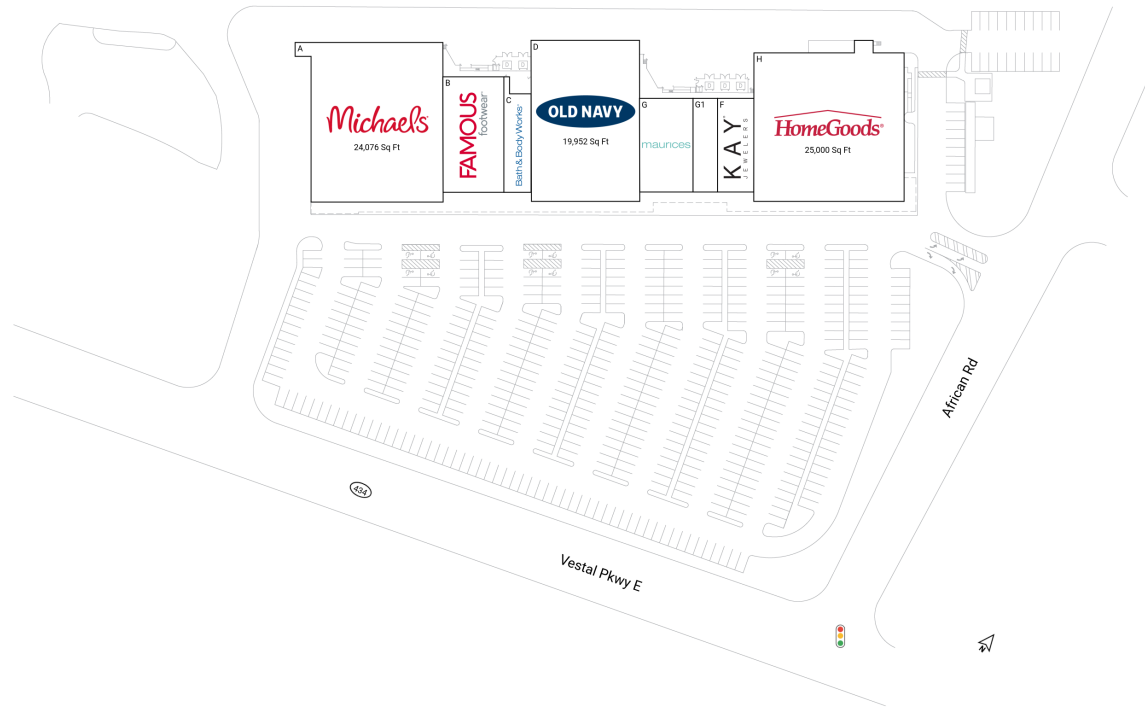

Shoppes at Vestal

2317 Vestal Parkway East | Vestal, NY 13850

Broome County Binghamton, NY 92,328 Sq Ft

42.0949, -76.0159

Current Tenants Space size listed in square feet

A	Michaels	24,076
B	Famous Footwear	8,000
C	Bath & Body Works	3,000
D	Old Navy	19,952
F	Kay Jewelers	4,000
G	maurices	5,678
G1	Gertrude Hawk Chocolates	2,622
H	HomeGoods	25,000

This site plan is for illustrative and information purposes only, showing the general layout of the shopping center; and is not a legal survey. Brixmor makes no representation or warranty that the shopping center is exactly as depicted as site conditions and tenant mix are subject to change over time.